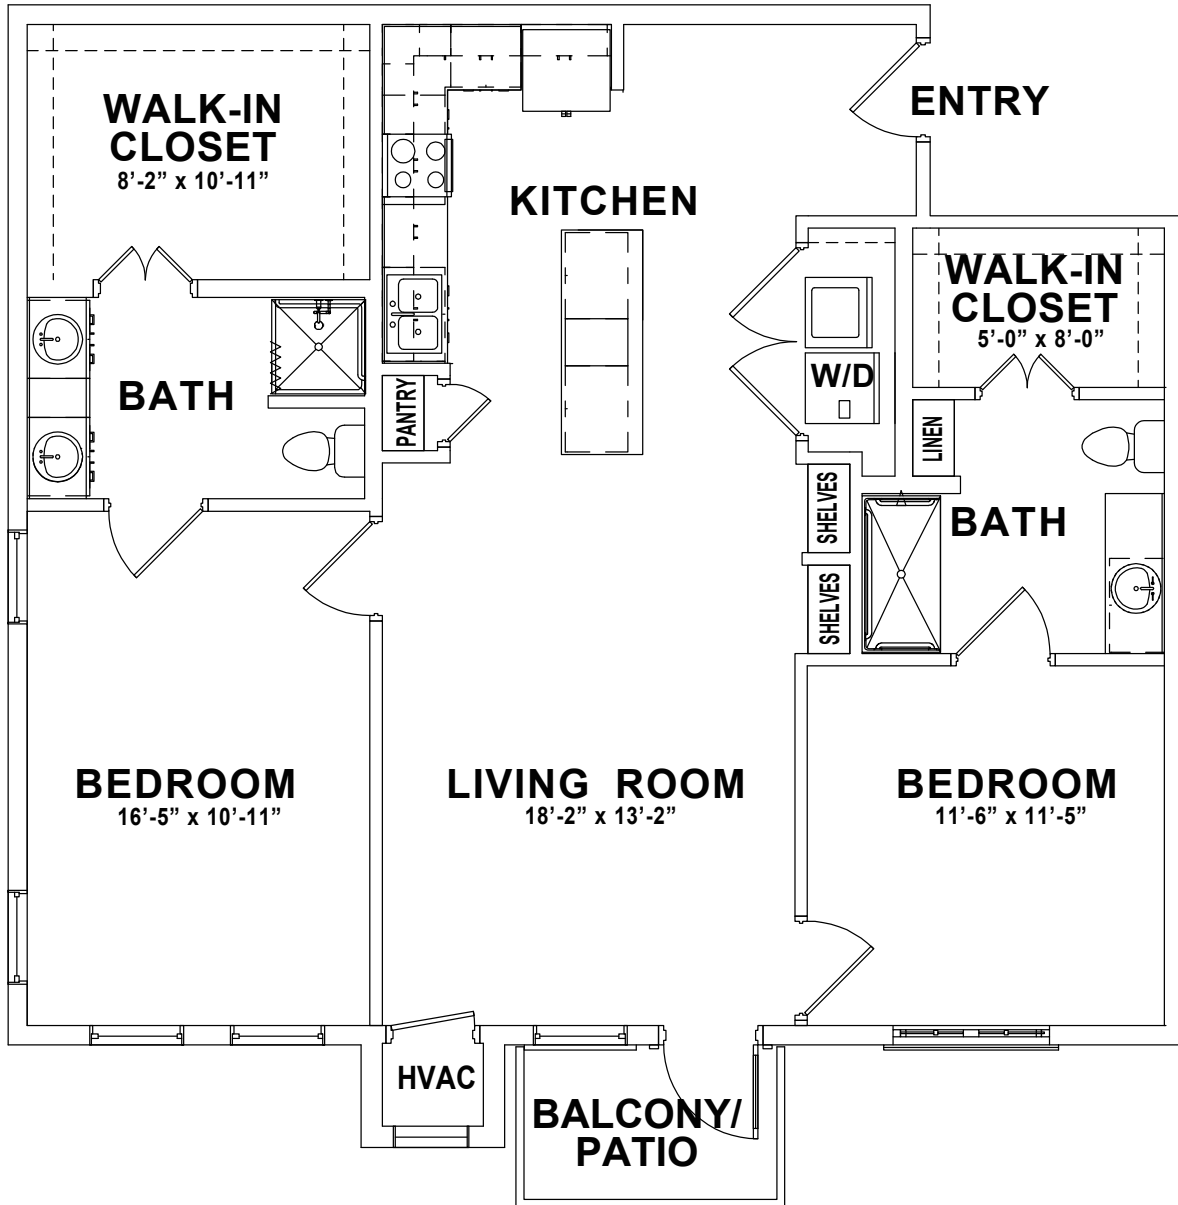

# THE HAWKINS

Two Bedroom Deluxe: 1,165 sq. ft.

Approximate square footage.