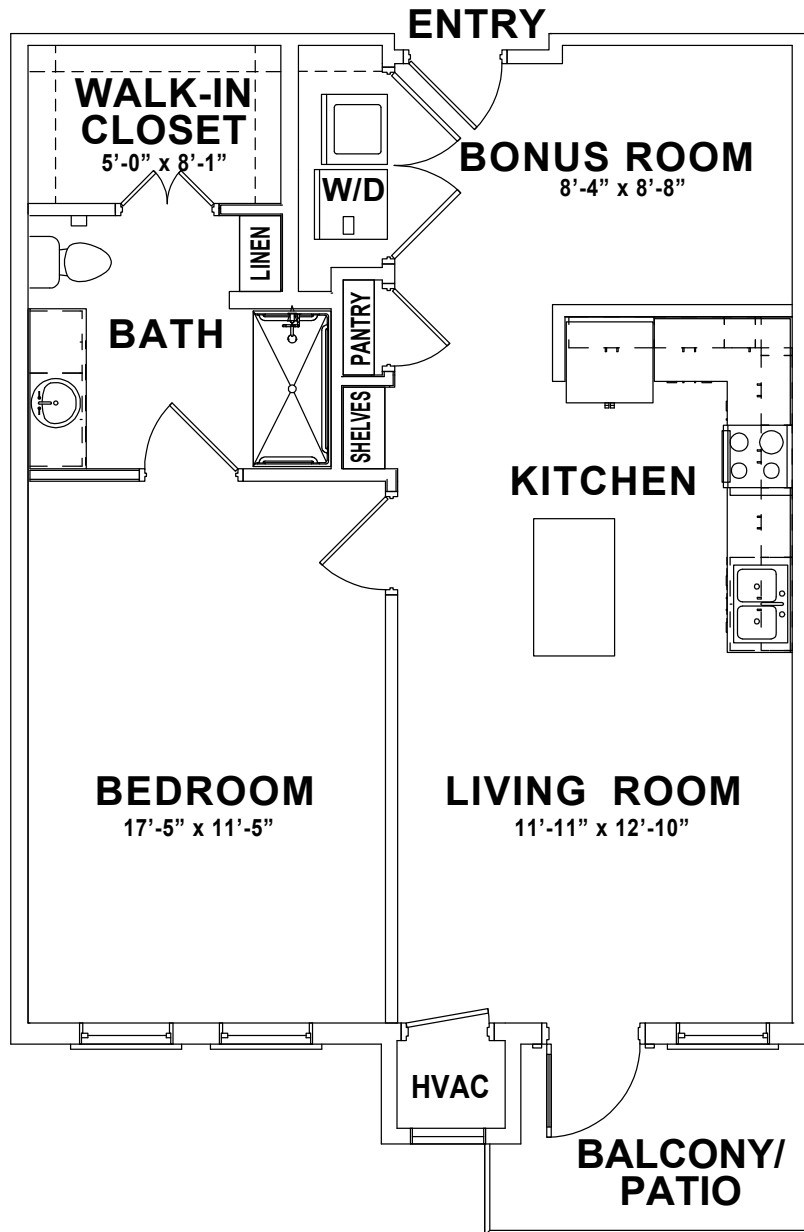

THE ISABELLA

One Bedroom + Bonus Room: 817 sq. ft.

Approximate square footage.