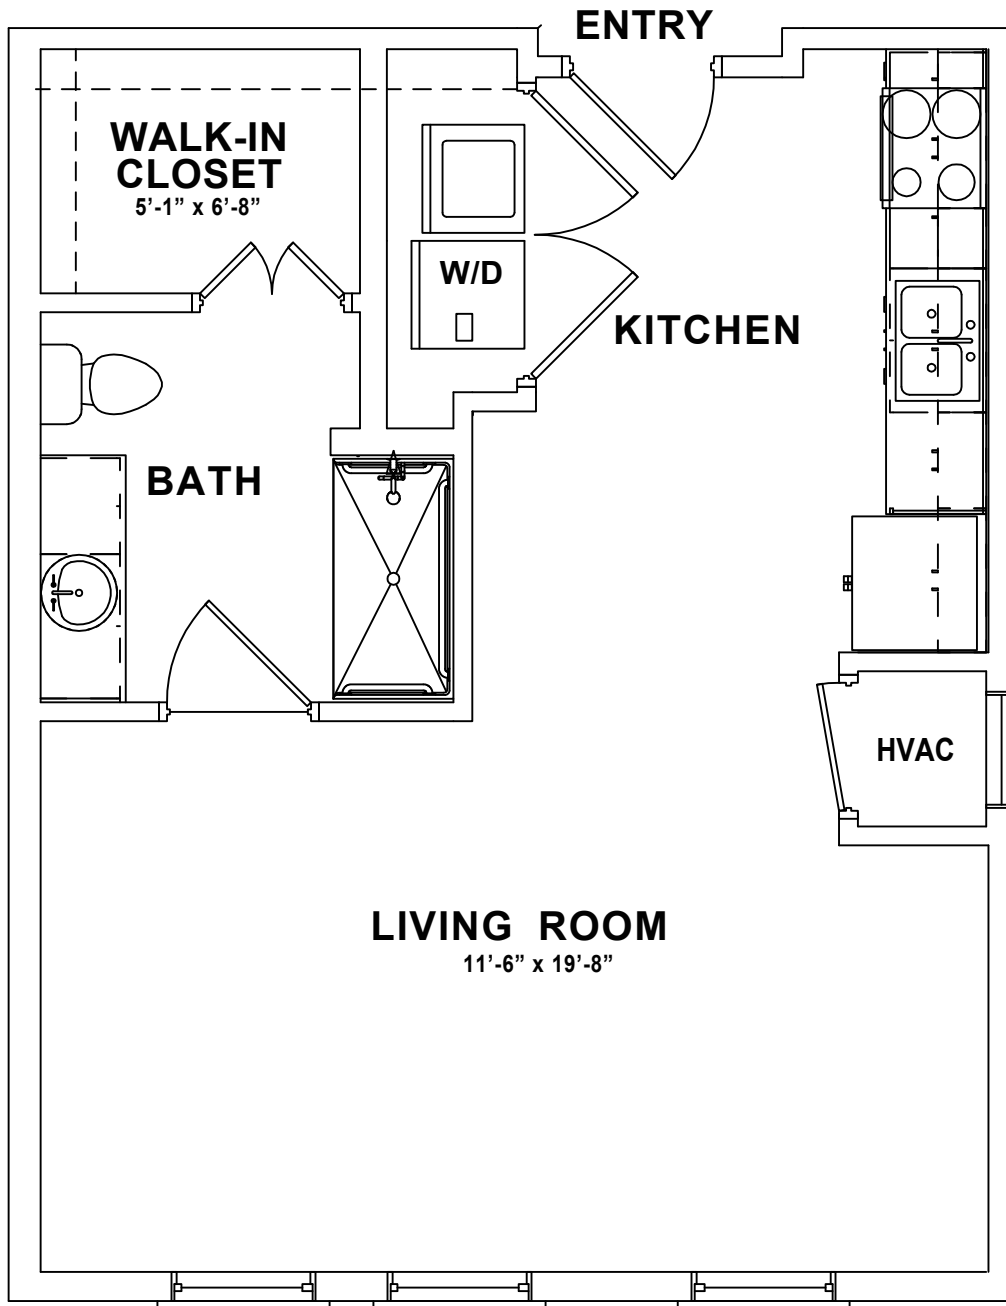

THE MAGNOLIA

Studio: 505 sq. ft.

Approximate square footage.