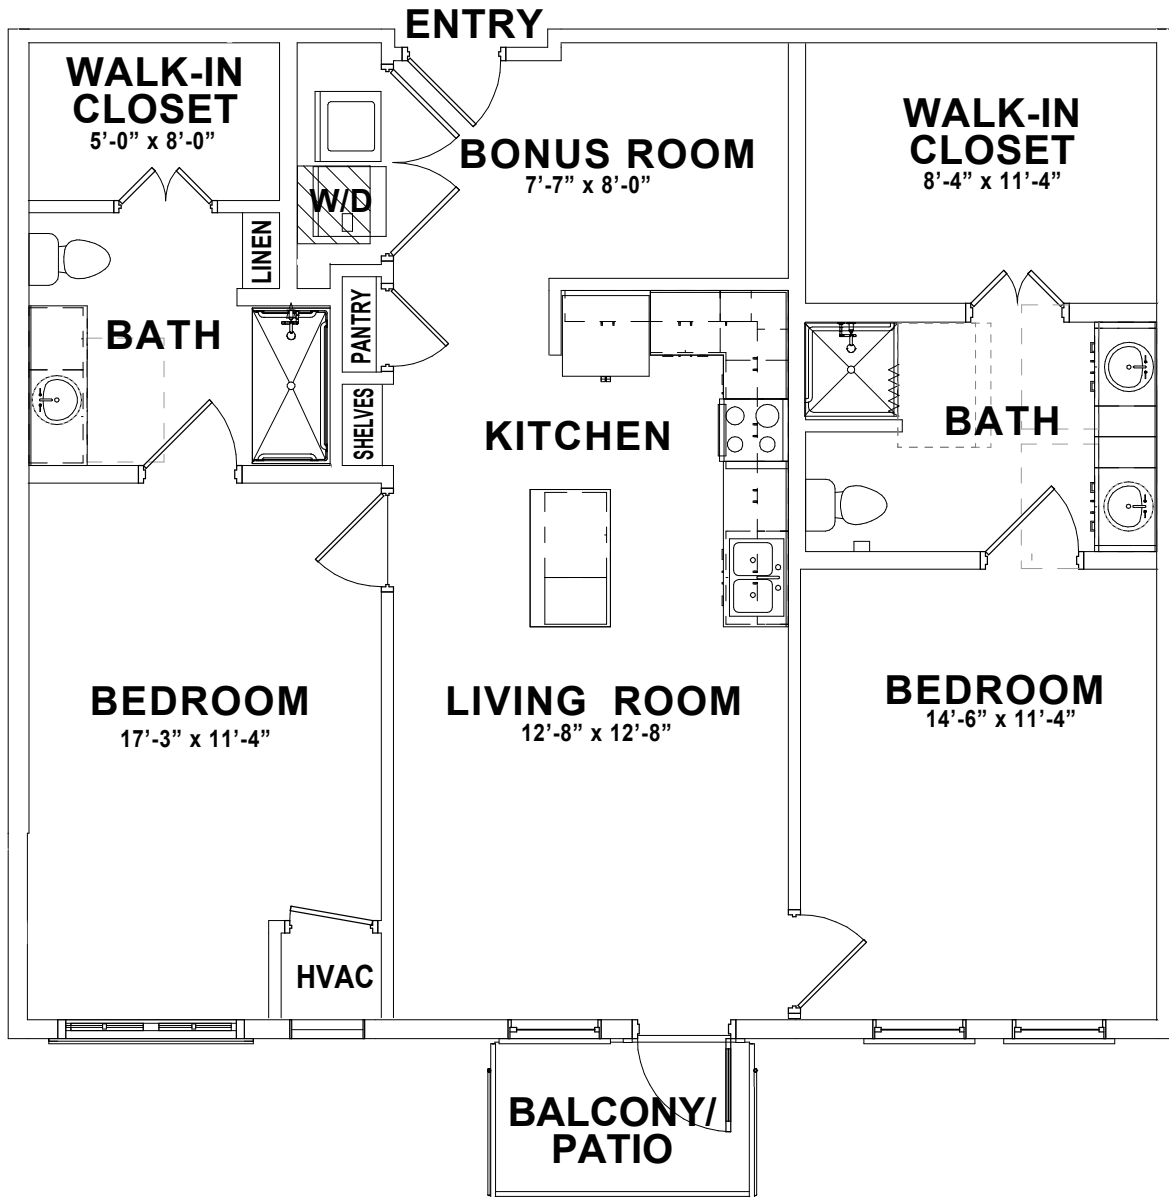

THE MANSFIELD

Two Bedroom + Bonus Room: 1,200 sq. ft.

Approximate square footage.