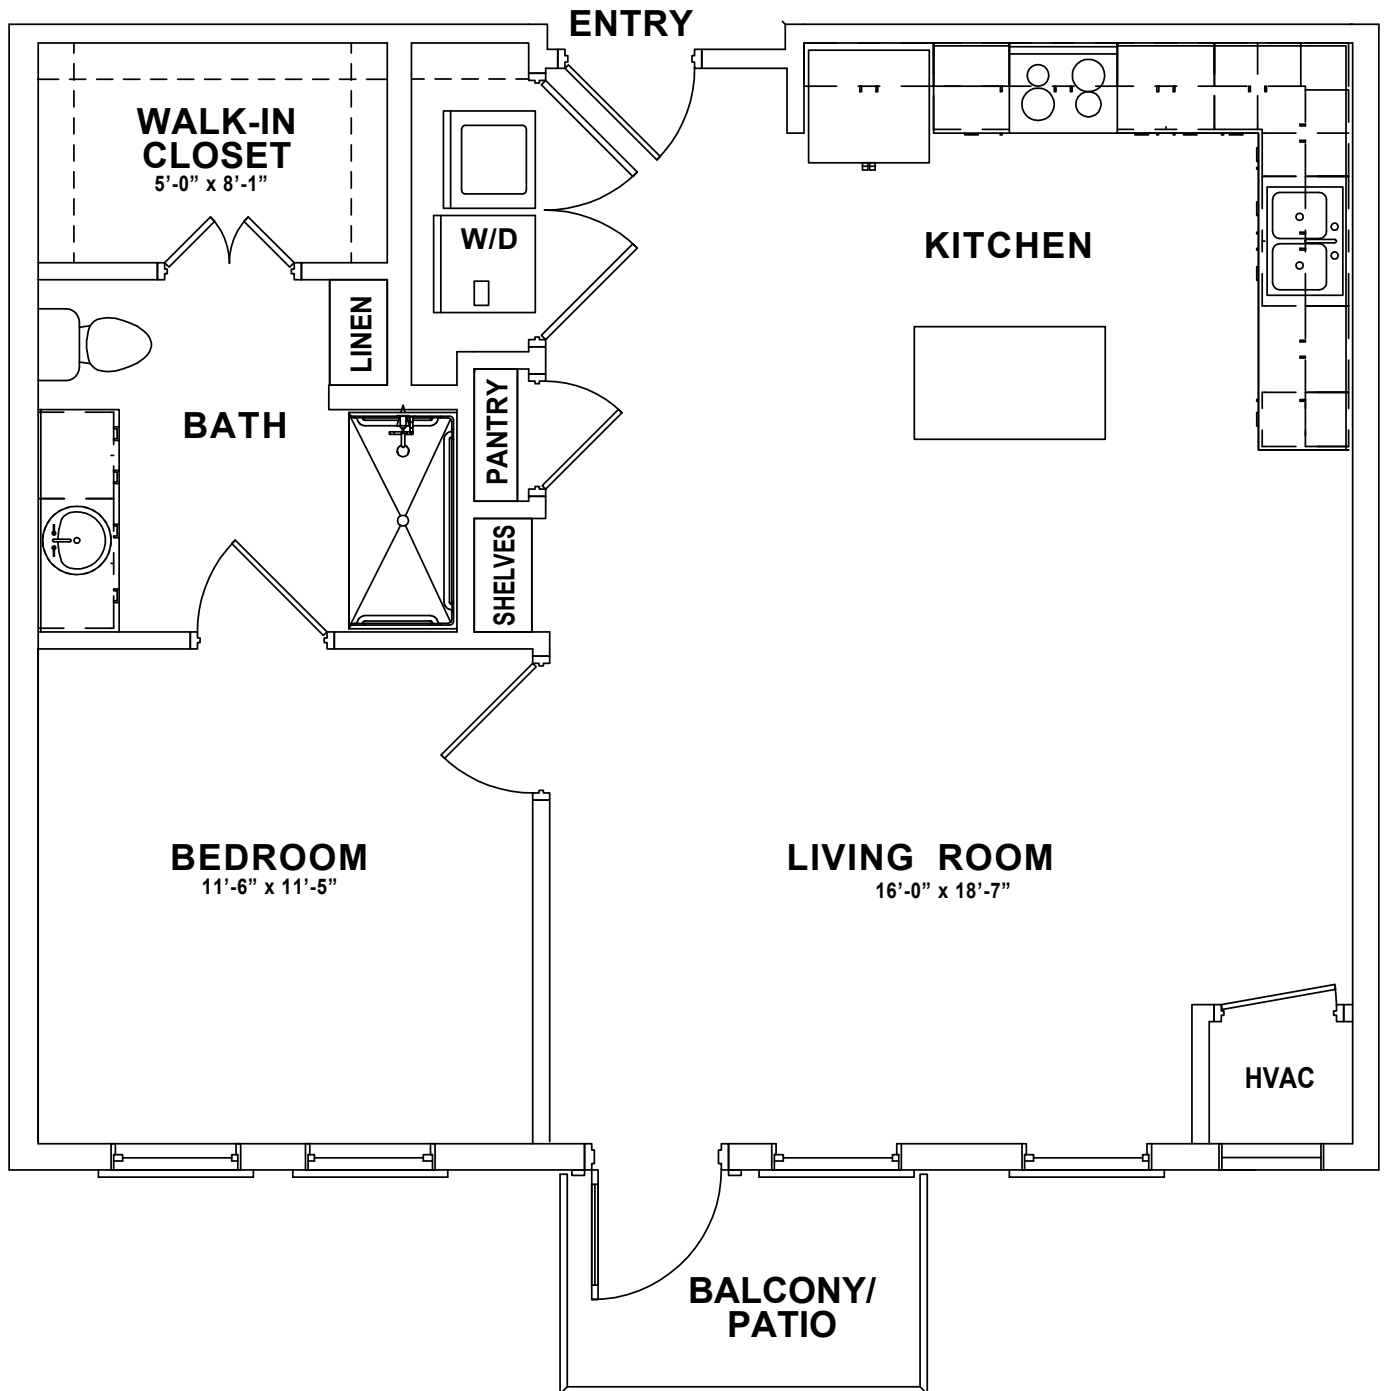

# THE NASH

Large One Bedroom: 819 sq. ft.

Approximate square footage.