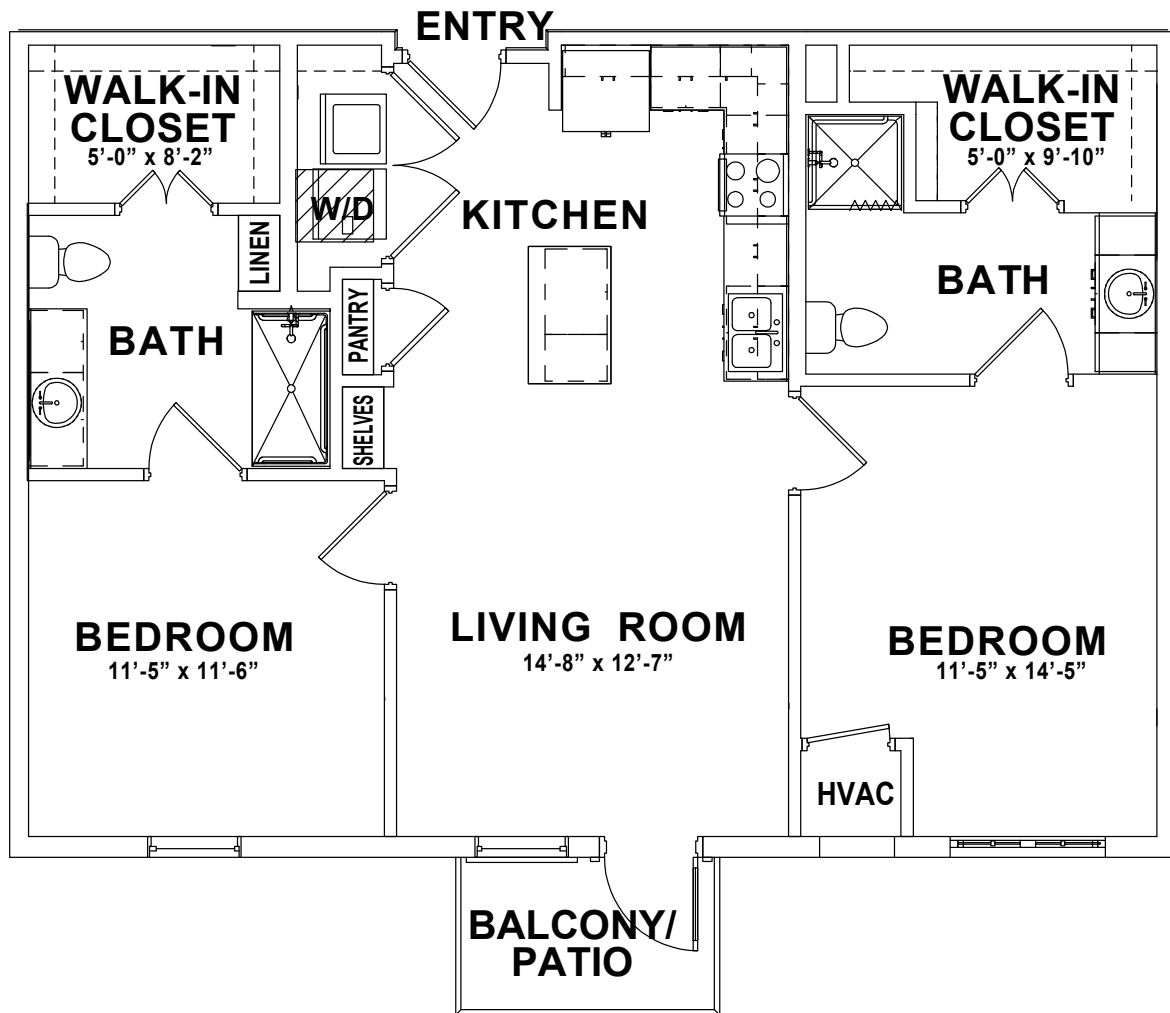

# THE SABINE

Two Bedroom: 997 sq. ft.

Approximate square footage.